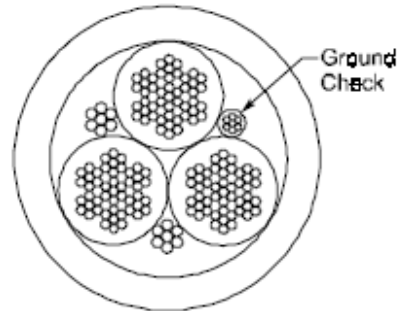

TECHNICAL INFORMATION

TITLE: TRAILING CABLE TYPES

TYPE G

TYPE G-GC

TYPE G-BGC

TYPE SHC-GC

CAN/CSA-C22.2 No. 96-M92 - January 1992

DATE	REV	AUTHOR	DOCUMENT LOCATION	PAGE
1996-Oct-01	0	BB	http://www.startco.ca/library/techinfo/section11/11.4.pdf	1 of 2

TECHNICAL INFORMATION

TITLE: TRAILING CABLE TYPES

Three-Conductor Round Cable with a Central Grounding Conductor for Underground Coal Mining Applications, Up to 5 kV

CAN/CSA-C22.2 No. 96-M92 - January 1992