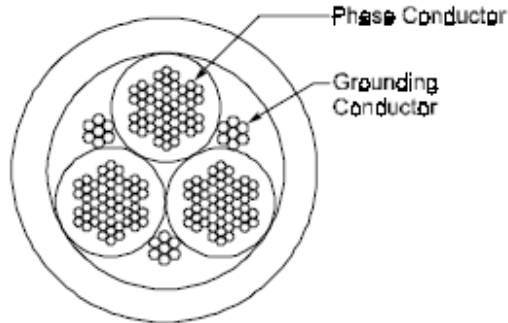

TECHNICAL INFORMATION

TITLE: TRAILING CABLE TYPES

TYPE G

TYPE G-GC

TYPE G-BGC

TYPE SHC-GC

CAN/CSA-C22.2 No. 96-M92 - January 1992

DATE	REV	AUTHOR	DOCUMENT LOCATION	PAGE
1996-Oct-01	0	BB	http://www.startco.ca/library/techinfo/section11/11.4.pdf	1 of 2

TECHNICAL INFORMATION

TITLE: TRAILING CABLE TYPES

Three-Conductor Round Cable with a Central Grounding Conductor for Underground Coal Mining Applications, Up to 5 kV

CAN/CSA-C22.2 No. 96-M92 - January 1992