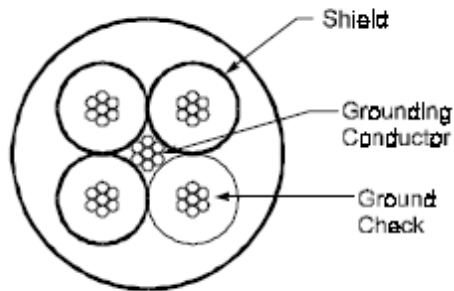

TECHNICAL INFORMATION

TITLE: TRAILING CABLE TYPES

TYPE G

TYPE G-GC

TYPE G-BGC

TYPE SHC-GC

CAN/CSA-C22.2 No. 96-M92 - January 1992

DATE	REV	AUTHOR	DOCUMENT LOCATION	PAGE
1996-Oct-01	0	BB	http://www.startco.ca/library/techinfo/section11/11.4.pdf	1 of 2

TECHNICAL INFORMATION

TITLE: TRAILING CABLE TYPES

Three-Conductor Round Cable with a Central Grounding Conductor for Underground Coal Mining Applications, Up to 5 kV

CAN/CSA-C22.2 No. 96-M92 - January 1992