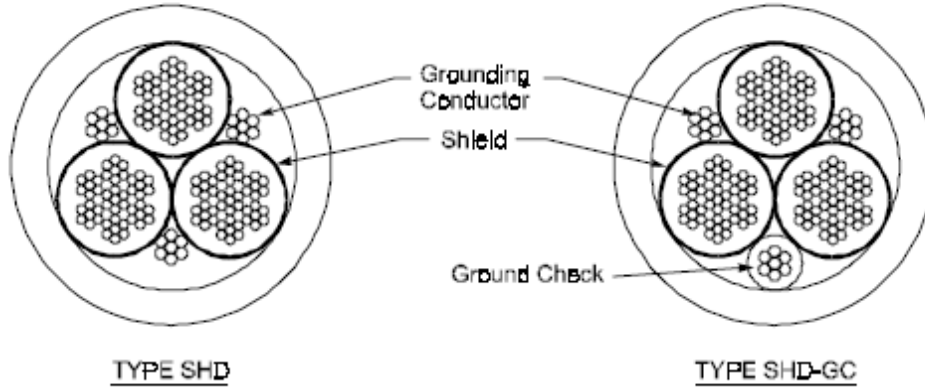

TECHNICAL INFORMATION

TITLE: TRAILING CABLE TYPES

TYPE G

TYPE G-GC

TYPE G-BGC

TYPE SHC-GC

CAN/CSA-C22.2 No. 96-M92 - January 1992

DATE	REV	AUTHOR	DOCUMENT LOCATION	PAGE
1996-Oct-01	0	BB	http://www.startco.ca/library/techinfo/section11/11.4.pdf	1 of 2

TECHNICAL INFORMATION

TITLE: TRAILING CABLE TYPES

Three-Conductor Round Cable with a Central Grounding Conductor for Underground Coal Mining Applications, Up to 5 kV

CAN/CSA-C22.2 No. 96-M92 - January 1992