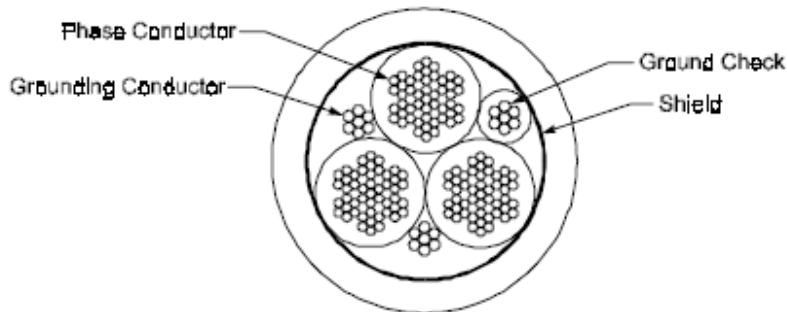

TECHNICAL INFORMATION

TITLE: TRAILING CABLE TYPES

TYPE G

TYPE G-GC

TYPE G-BGC

TYPE SHC-GC

CAN/CSA-C22.2 No. 96-M92 - January 1992

DATE	REV	AUTHOR	DOCUMENT LOCATION	PAGE
1996-Oct-01	0	BB	http://www.startco.ca/library/techinfo/section11/11.4.pdf	1 of 2

TECHNICAL INFORMATION

TITLE: TRAILING CABLE TYPES

Three-Conductor Round Cable with a Central Grounding Conductor for Underground Coal Mining Applications, Up to 5 kV

CAN/CSA-C22.2 No. 96-M92 - January 1992