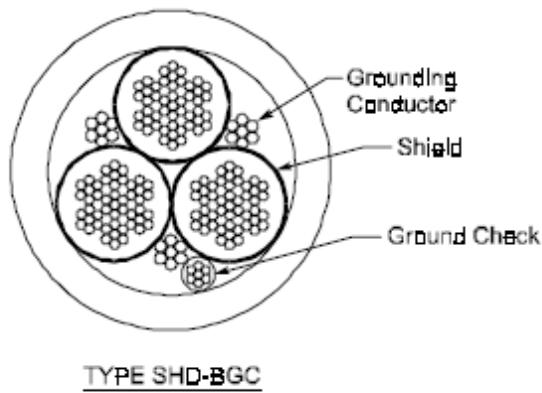

TECHNICAL INFORMATION

TITLE: TRAILING CABLE TYPES

TYPE G

TYPE G-GC

TYPE G-BGC

TYPE SHC-GC

CAN/CSA-C22.2 No. 96-M92 - January 1992

DATE	REV	AUTHOR	DOCUMENT LOCATION	PAGE
1996-Oct-01	0	BB	http://www.startco.ca/library/techinfo/section11/11.4.pdf	1 of 2

TECHNICAL INFORMATION

TITLE: TRAILING CABLE TYPES

Three-Conductor Round Cable with a Central Grounding Conductor for Underground Coal Mining Applications, Up to 5 kV

CAN/CSA-C22.2 No. 96-M92 - January 1992